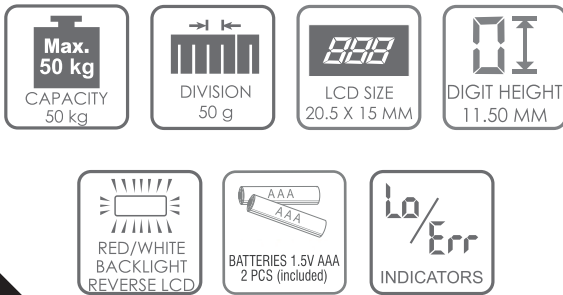

Electronic Luggage Scale

Model No.:
EEL6004A

FEATURES

- Capacity 50 kg X Accuracy 50 g.
- 100 % Tare Function.
- Easy To Read Large LCD Display With Black Digits.
- Digit Height 11.50 mm.
- LCD Size 20.5 x 15 mm.
- Red/White Digit. Reverse LCD.
- Low / Error Indicator.
- 2 x AAA Batteries Included.
- Low Power Consumption - Long Battery Life.