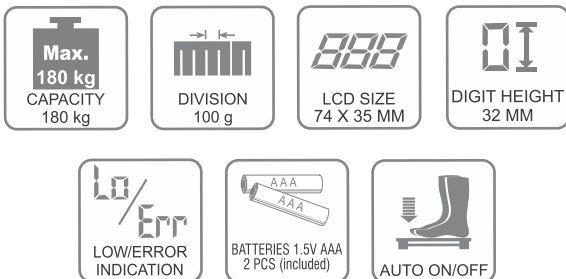

Electronic Personal Scale

Model No.:
EET1005A

Available Color In

FEATURES

- Capacity 180 kg X Accuracy 100 g.
- 100 % Tare Function.
- Easy To Read Large LCD Display With Black Digits.
- LCD Size 74 x 35 mm
- Digit Height 32 mm.
- White Backlight.
- Low / Error Indicator.
- Auto ON/OFF Function.
- 2 x AAA Batteries
- Low Power Consumption - Long Battery Life.
- Dimensions: 300 x 312 x 21 mm.